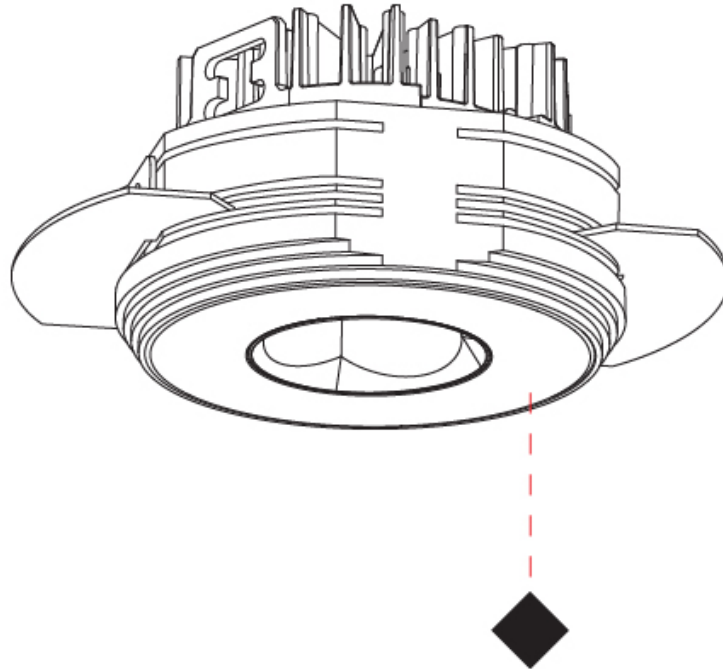

OIKO PRO ROUND FIXED TRIMLESS

A35879-

PROJECT

TYPE

SPECIFIER

QUANTITY

DATE

A