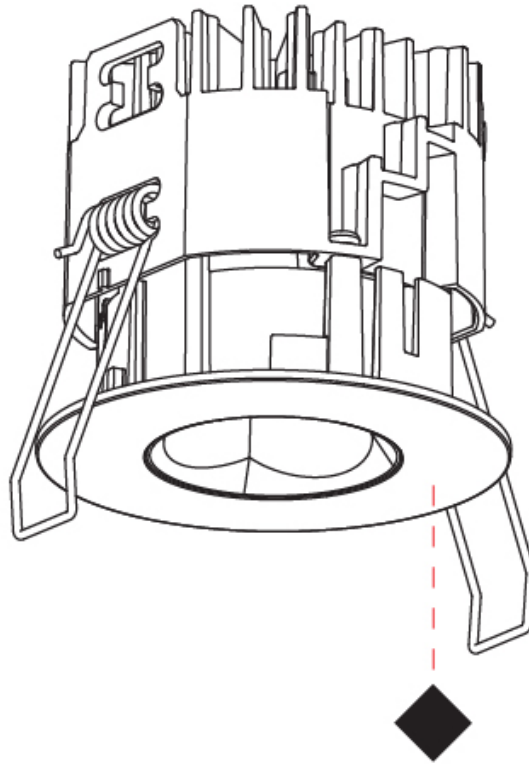

OIKO PRO ROUND FIXED RECESSED

A35866-

PROJECT _____

TYPE _____

SPECIFIER _____

QUANTITY _____

DATE _____