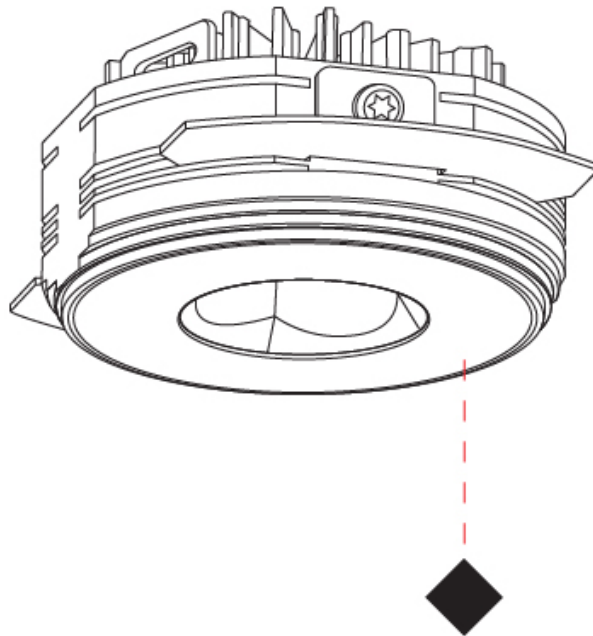

OIKO PRO ROUND FIXED TRIMLESS

A35880-

PROJECT

TYPE

SPECIFIER

QUANTITY

DATE

A