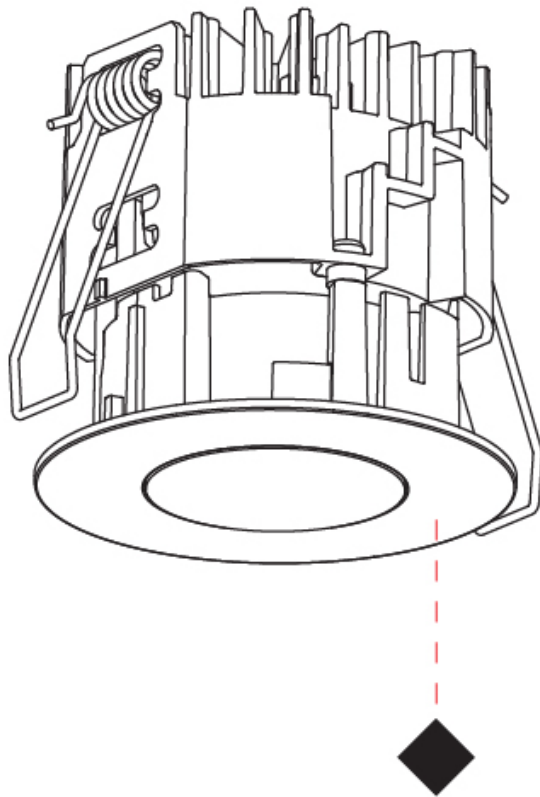

OIKO PRO ROUND FIXED RECESSED

A35870-

PROJECT	_____
TYPE	_____
SPECIFIER	_____
QUANTITY	_____
DATE	_____