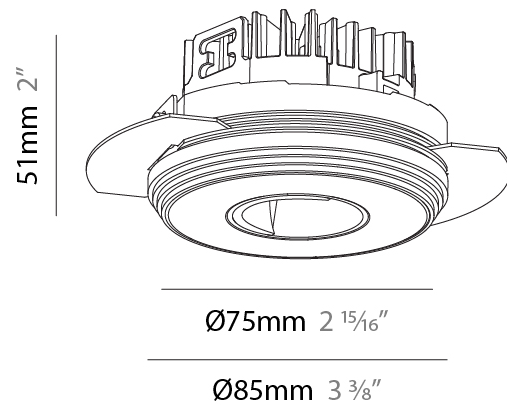

GENERAL

Series: Oiko Pro Round
Subseries: Oiko Pro Round Wallwash
Brand: Prolicht
Division: Architectural
Mounting Type: Trimless
Mounting Location: Ceiling
Subcategory: Wallwash

PHYSICAL

Shape: Round
Diameter (mm): 75
Diameter (in): 2 15/16
Height (mm): 51
Height (in): 2
Ceiling Thickness (mm): 1 - 25
Ceiling Thickness (in): 1/16 - 1 3/16
Min. Recessing Depth (mm): 55
Min. Recessing Depth (in): 2 3/16
Light Distribution: Direct
Fixture Finish: SSR / BKV / CWI / CRY / HAB / UFT / ITA / RUA / FTG / MYG / LOD / PUS / FRO / FUP / KIA / POP / BLS / SPG / MEY / GOH / GUM / CHC / COM / ABZ / JAG / OBR / MOS / ROR
Fixture Material: Aluminum Die Cast
Cut-out Measurements: 86mm / 3 3/8" Diameter

ELECTRICAL

Lamp Type: LED (Zhaga Standard)
Input Wattage (W): 15
Total Output Wattage (W): 13.6
Dimming: Tri-Mode (Non-Dimming and Phase Dimming (120Vac only) and 0-10V Dimming)
Driver Included: No
Driver Location: Recessed Housing
Driver Type: Constant Current - Universal
Driver Class: Class 2
Input Voltage (V): 120 - 277
Constant Current (MA): 350

LED

Color Temperature (°K): 2700 / 3000 / 3500 / 4000
Max. Delivered Lumen (lm): 1302 / 1383 / 1449 / 1462
Nominal Lumen (lm): 1566 / 1665 / 1743 / 1759
CRI: >93 CRI
Lamp Life (hrs): 50000

OPTICAL

Adjustability: Fixed

RATINGS AND CERTIFICATIONS

Certified By: Certified for North American Standards
IP rating: IP20