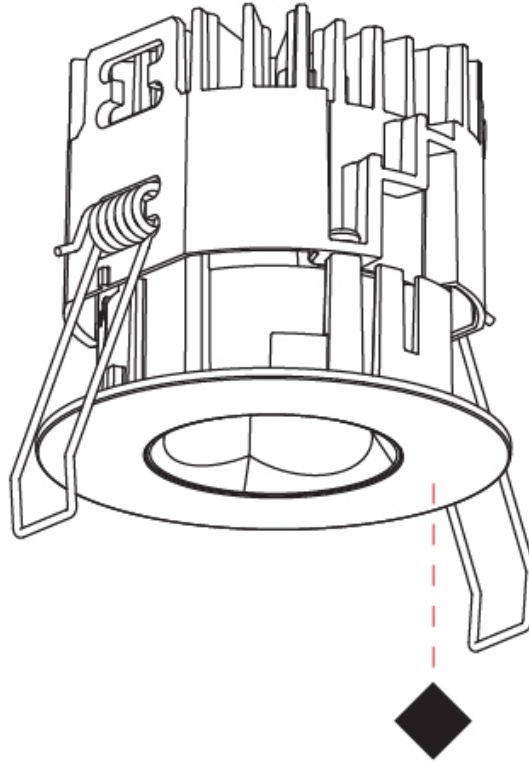

OIKO PRO ROUND FIXED RECESSED

A35867-

PROJECT

TYPE

SPECIFIER

QUANTITY

DATE