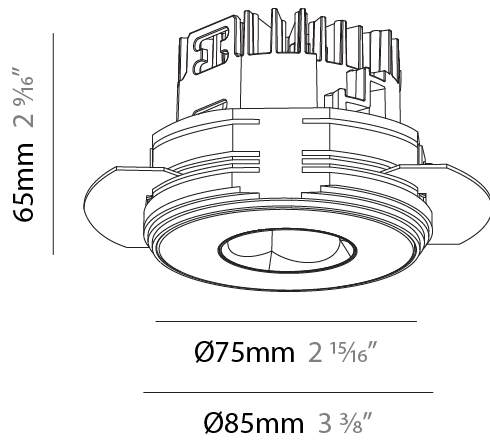

PHYSICAL

Shape: Round
Diameter (mm): 75
Diameter (in): 2 15/16
Height (mm): 65
Height (in): 2 9/16
Ceiling Thickness (mm): 10 / 12.5 / 15 / 25
Ceiling Thickness (in): 3/8 or 1/2 or 9/16 or 1
Min. Recessing Depth (mm): 70
Min. Recessing Depth (in): 2 3/4
Light Distribution: Direct
Diffuser: Lens Pack - Spread Lens / Linear Spread Lens / Honeycomb Louver
Fixture Finish: SSR / BKV / CWI / CRY / HAB / UFT / ITA / RUA / FTG / MYG / LOD / PUS / FRO / FUP / KIA / POP / BLS / SPG / MEY / GOH / GUM / CHC / COM / ABZ / JAG / OBR / MOS / ROR
Fixture Material: Aluminum Die Cast
Cut-out Measurements: 68mm / 2 11/16" Diameter

ELECTRICAL

Lamp Type: LED (Zhaga Standard)
Input Wattage (W): 16
Total Output Wattage (W): 14.6
Dimming: Tri-Mode (Non-Dimming and Phase Dimming (120Vac only) and 0-10V Dimming)
Driver Included: No
Driver Location: Recessed Housing
Driver Type: Constant Current - Universal
Driver Class: Class 2
Input Voltage (V): 120 - 277
Constant Current (MA): 350

LED

Color Temperature (°K): 2700 / 3000 / 3500 / 4000
Max. Delivered Lumen (lm): 1067 / 1150 / 1217 / 1220
Nominal Lumen (lm): 1393 / 1501 / 1589 / 1592
CRI: >90 CRI
Lamp Life (hrs): 50000

OPTICAL

Reflector°: 14
Adjustability: Fixed

RATINGS AND CERTIFICATIONS

Certified By: Certified for North American Standards
IP rating: IP20