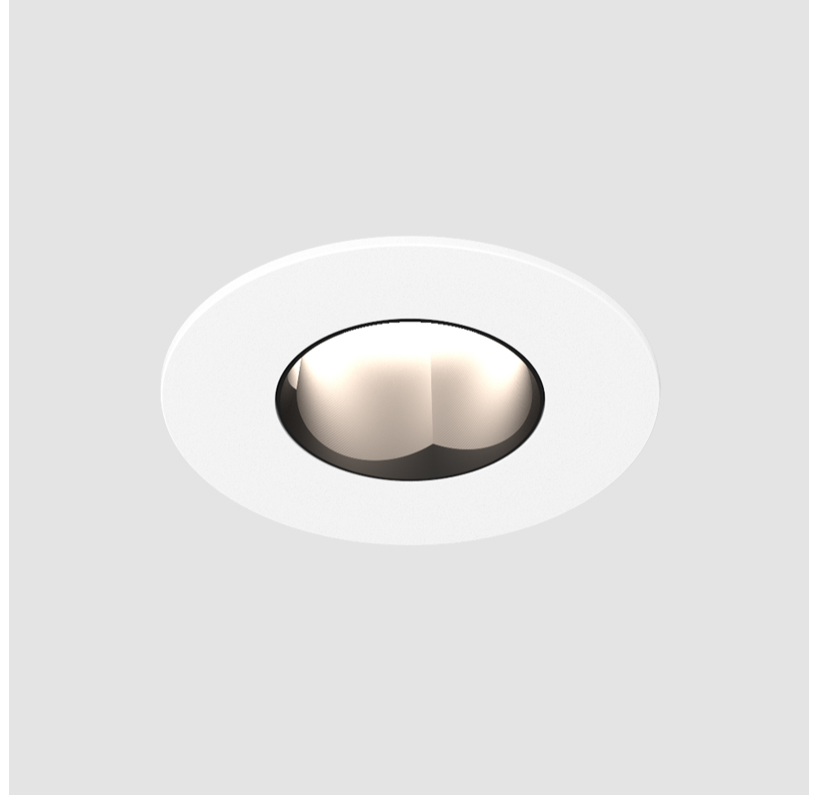

Series: Oiko Pro Round
Subseries: Oiko Pro Round Fixed
Brand: Prolicht
Division: Architectural
Mounting Type: Recessed
Mounting Location: Ceiling
Subcategory: Downlight

PHYSICAL

Shape: Round
Diameter (mm): 75
Diameter (in): 2 ¹⁵/₁₆
Height (mm): 67
Height (in): 2 ⁵/₈
Ceiling Thickness (mm): 1 - 25
Ceiling Thickness (in): 1/16 - 1 3/16
Min. Recessing Depth (mm): 75
Min. Recessing Depth (in): 2 ¹⁵/₁₆
Light Distribution: Direct
Diffuser: Lens Pack - Spread Lens / Linear Spread Lens / Honeycomb Louver
Fixture Finish: SSR / BKV / CWI / CRY / HAB / UFT / ITA / RUA / FTG / MYG / LOD / PUS / FRO / FUP / KIA / POP / BLS / SPG / MEY / GOH / GUM / CHC / COM / ABZ / JAG / OBR / MOS / ROR
Fixture Material: Aluminum Die Cast
Cut-out Measurements: 68mm / 2 11/16" Diameter

ELECTRICAL

Lamp Type: LED (Zhaga Standard)
Input Wattage (W): 16
Total Output Wattage (W): 14.6
Dimming: Tri-Mode (Non-Dimming and Phase Dimming (120Vac only) and 0-10V Dimming)
Driver Included: No
Driver Location: Recessed Housing
Driver Type: Constant Current - Universal
Driver Class: Class 2
Input Voltage (V): 120 - 277
Constant Current (MA): 350

LED

Color Temperature (°K): 2700 / 3000 / 3500 / 4000
Max. Delivered Lumen (lm): 1017 / 1096 / 1160 / 1162
Nominal Lumen (lm): 1393 / 1501 / 1589 / 1592
CRI: >90 CRI
Lamp Life (hrs): 50000

OPTICAL

Reflector°: 16
Adjustability: Fixed

RATINGS AND CERTIFICATIONS

Certified By: Certified for North American Standards
IP rating: IP54