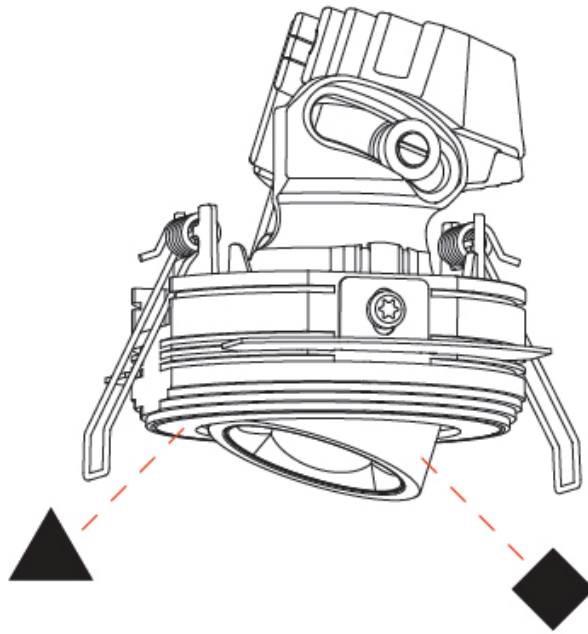

OIKO PRO ROUND ADJUSTABLE TRIMLESS

A35818-

PROJECT	_____
TYPE	_____
SPECIFIER	_____
QUANTITY	_____
DATE	_____