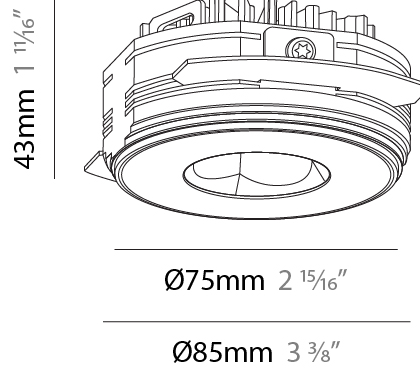

PHYSICAL

Shape: Round
Diameter (mm): 75
Diameter (in): 2 ¹⁵/₁₆
Height (mm): 43
Height (in): 1 ¹¹/₁₆
Ceiling Thickness (mm): 10 / 12.5 / 15 / 25
Ceiling Thickness (in): 3/8 or 1/2 or 9/16 or 1
Min. Recessing Depth (mm): 50
Min. Recessing Depth (in): 1 ¹⁵/₁₆
Light Distribution: Direct
Diffuser: Lens Pack - Spread Lens / Linear Spread Lens / Honeycomb Louver
Fixture Finish: SSR / BKV / CWI / CRY / HAB / UFT / ITA / RUA / FTG / MYG / LOD / PUS / FRO / FUP / KIA / POP / BLS / SPG / MEY / GOH / GUM / CHC / COM / ABZ / JAG / OBR / MOS / ROR
Fixture Material: Aluminum Die Cast
Cut-out Measurements: 86mm / 2 11/16" Diameter

ELECTRICAL

Lamp Type: LED (Zhaga Standard)
Input Wattage (W): 15
Total Output Wattage (W): 13.6
Dimming: Tri-Mode (Non-Dimming and Phase Dimming (120Vac only) and 0-10V Dimming)
Driver Included: No
Driver Location: Recessed Housing
Driver Type: Constant Current - Universal
Driver Class: Class 2
Input Voltage (V): 120 - 277
Constant Current (MA): 350

LED

Color Temperature (°K): 2700 / 3000 / 3500 / 4000
Max. Delivered Lumen (lm): 1464 / 1556 / 1630 / 1645
Nominal Lumen (lm): 1566 / 1665 / 1743 / 1759
CRI: >90 CRI
Lamp Life (hrs): 50000

OPTICAL

Reflector°: 60
Adjustability: Fixed

RATINGS AND CERTIFICATIONS

Certified By: Certified for North American Standards
IP rating: IP20