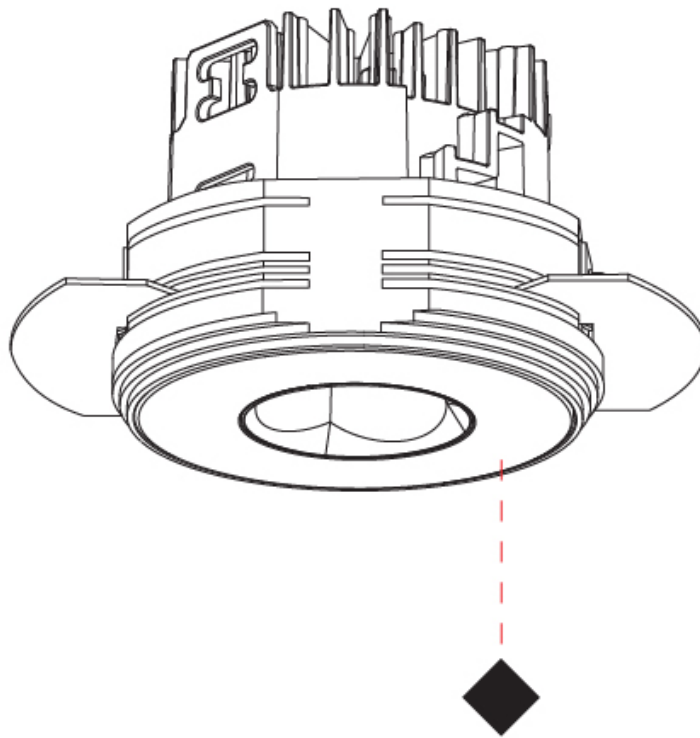

OIKO PRO ROUND FIXED TRIMLESS

A35878-

PROJECT

TYPE

SPECIFIER

QUANTITY

DATE

A