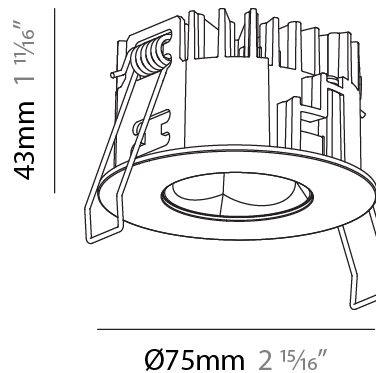

Series: Oiko Pro Round
Subseries: Oiko Pro Round Fixed
Brand: Prolicht
Division: Architectural
Mounting Type: Recessed
Mounting Location: Ceiling
Subcategory: Downlight

PHYSICAL

Shape: Round
Diameter (mm): 75
Diameter (in): 2 ¹⁵/₁₆
Height (mm): 43
Height (in): 1 ¹¹/₁₆
Ceiling Thickness (mm): 1 - 25
Ceiling Thickness (in): 1/16 - 1 3/16
Min. Recessing Depth (mm): 50
Min. Recessing Depth (in): 1 ¹⁵/₁₆
Light Distribution: Direct
Diffuser: Lens Pack - Spread Lens / Linear Spread Lens / Honeycomb Louver
Fixture Finish: SSR / BKV / CWI / CRY / HAB / UFT / ITA / RUA / FTG / MYG / LOD / PUS / FRO / FUP / KIA / POP / BLS / SPG / MEY / GOH / GUM / CHC / COM / ABZ / JAG / OBR / MOS / ROR
Fixture Material: Aluminum Die Cast
Cut-out Measurements: 68mm / 2 11/16" Diameter

ELECTRICAL

Lamp Type: LED (Zhaga Standard)
Input Wattage (W): 15
Total Output Wattage (W): 13.6
Dimming: Tri-Mode (Non-Dimming and Phase Dimming (120Vac only) and 0-10V Dimming)
Driver Included: No
Driver Location: Recessed Housing
Driver Type: Constant Current - Universal
Driver Class: Class 2
Input Voltage (V): 120 - 277
Constant Current (MA): 350

LED

Color Temperature (°K): 2700 / 3000 / 3500 / 4000
Max. Delivered Lumen (lm): 1464 / 1556 / 1630 / 1645
Nominal Lumen (lm): 1566 / 1665 / 1743 / 1759
CRI: >90 CRI
Lamp Life (hrs): 50000

OPTICAL

Reflector°: 60
Adjustability: Fixed

RATINGS AND CERTIFICATIONS

Certified By: Certified for North American Standards
IP rating: IP20