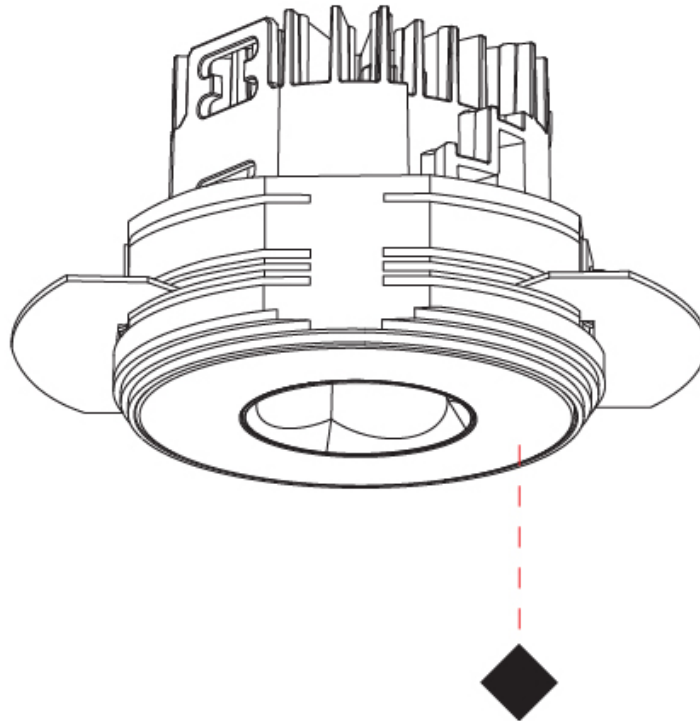

OIKO PRO ROUND FIXED TRIMLESS

A35877-

PROJECT

TYPE

SPECIFIER

QUANTITY

DATE

A