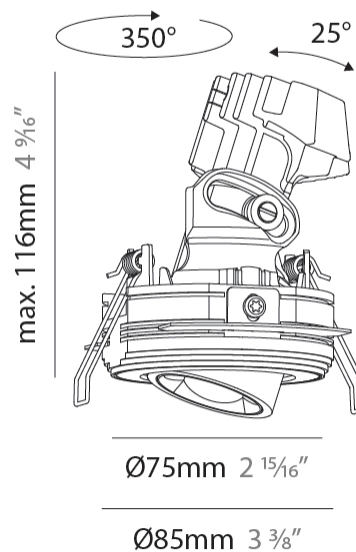

GENERAL

Series: Oiko Pro Round
Subseries: Oiko Pro Round Adjustable
Brand: Prolicht
Division: Architectural
Mounting Type: Trimless
Mounting Location: Ceiling
Subcategory: Downlight

PHYSICAL

Shape: Round
Diameter (mm): 75
Diameter (in): 2 ¹⁵/₁₆
Height (mm): 116
Height (in): 4 ⁹/₁₆
Ceiling Thickness (mm): 10 / 12.5 / 15 / 25
Ceiling Thickness (in): 3/8 or 1/2 or 9/16 or 1
Min. Recessing Depth (mm): 125
Min. Recessing Depth (in): 4 ¹⁵/₁₆
Light Distribution: Direct
Fixture Finish: SSR / BKV / CWI / CRY / HAB / UFT / ITA / RUA / FTG / MYG / LOD / PUS / FRO / FUP / KIA / POP / BLS / SPG / MEY / GOH / GUM / CHC / COM / ABZ / JAG / OBR / MOS / ROR
Fixture Material: Aluminum Die Cast
Cut-out Measurements: D. 86mm / 3 3/8"

ELECTRICAL

Lamp Type: LED (Zhaga Standard)
Input Wattage (W): 16
Total Output Wattage (W): 14.6
Dimming: Tri-Mode (Non-Dimming and Phase Dimming (120Vac only) and 0-10V Dimming)
Driver Included: No
Driver Location: Recessed Housing
Driver Type: Constant Current - Universal
Driver Class: Class 2
Input Voltage (V): 120 - 277
Constant Current (MA): 350

LED

Number of LEDs: 1
Color Temperature (°K): 2700 / 3000 / 3500 / 4000
Max. Delivered Lumen (lm): 1067 / 1150 / 1217 / 1220
Nominal Lumen (lm): 1393 / 1501 / 1589 / 1592
CRI: >90 CRI
Lamp Life (hrs): 50000

OPTICAL

Reflector°: 14
Adjustability: Rotational 350° / Tilt 25°

RATINGS AND CERTIFICATIONS

Certified By: Certified for North American Standards
IP rating: IP20