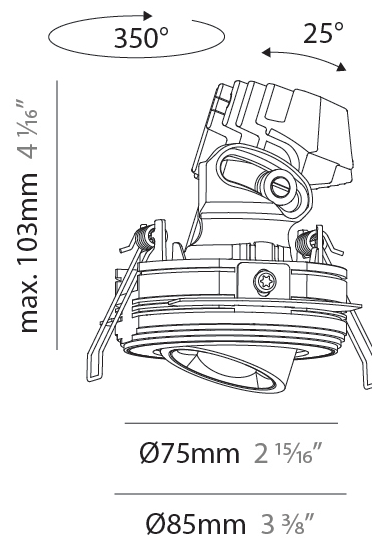

PHYSICAL

Shape: Round
Diameter (mm): 75
Diameter (in): 2 15/16
Height (mm): 103
Height (in): 4 1/16
Ceiling Thickness (mm): 10 / 12.5 / 15 / 25
Ceiling Thickness (in): 3/8 or 1/2 or 9/16 or 1
Min. Recessing Depth (mm): 115
Min. Recessing Depth (in): 4 1/2
Light Distribution: Direct
Diffuser: Lens Pack - Spread Lens / Linear Spread Lens / Honeycomb Louver
Fixture Finish: SSR / BKV / CWI / CRY / HAB / UFT / ITA / RUA / FTG / MYG / LOD / PUS / FRO / FUP / KIA / POP / BLS / SPG / MEY / GOH / GUM / CHC / COM / ABZ / JAG / OBR / MOS / ROR
Fixture Material: Aluminum Die Cast
Cut-out Measurements: D. 86mm / 3 3/8"

ELECTRICAL

Lamp Type: LED (Zhaga Standard)
Input Wattage (W): 16
Total Output Wattage (W): 14.6
Dimming: Tri-Mode (Non-Dimming and Phase Dimming (120Vac only) and 0-10V Dimming)
Driver Included: No
Driver Location: Recessed Housing
Driver Type: Constant Current - Universal
Driver Class: Class 2
Input Voltage (V): 120 - 277
Constant Current (MA): 350

LED

Number of LEDs: 1
Color Temperature (°K): 2700 / 3000 / 3500 / 4000
Max. Delivered Lumen (lm): 1375 / 1462 / 1531 / 1545
Nominal Lumen (lm): 1566 / 1665 / 1743 / 1759
CRI: >90 CRI
Lamp Life (hrs): 50000

OPTICAL

Reflector: 50
Adjustability: Rotational 350° / Tilt 25°

RATINGS AND CERTIFICATIONS

Certified By: Certified for North American Standards
IP rating: IP20