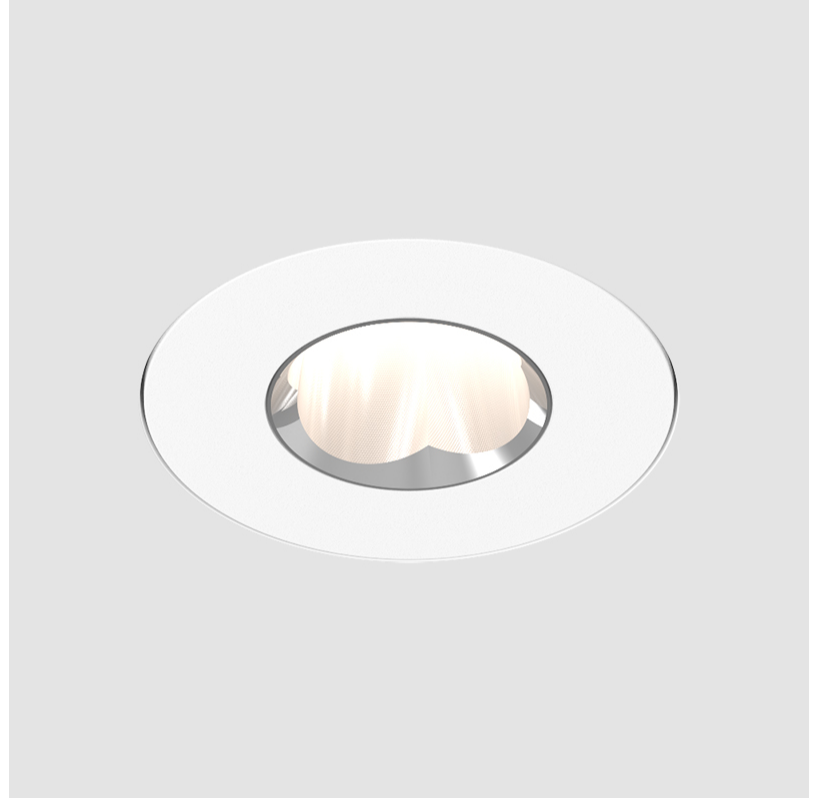

PHYSICAL

Shape: Round
Diameter (mm): 75
Diameter (in): 2 ¹⁵/₁₆
Height (mm): 43
Height (in): 1 ¹¹/₁₆
Ceiling Thickness (mm): 10 / 12.5 / 15 / 25
Ceiling Thickness (in): 3/8 or 1/2 or 9/16 or 1
Min. Recessing Depth (mm): 50
Min. Recessing Depth (in): 1 ¹⁵/₁₆
Light Distribution: Direct
Diffuser: Lens Pack - Spread Lens / Linear Spread Lens / Honeycomb Louver
Fixture Finish: SSR / BKV / CWI / CRY / HAB / UFT / ITA / RUA / FTG / MYG / LOD / PUS / FRO / FUP / KIA / POP / BLS / SPG / MEY / GOH / GUM / CHC / COM / ABZ / JAG / OBR / MOS / ROR
Fixture Material: Aluminum Die Cast
Cut-out Measurements: 86mm / 2 11/16" Diameter

ELECTRICAL

Lamp Type: LED (Zhaga Standard)
Input Wattage (W): 15
Total Output Wattage (W): 13.6
Dimming: Tri-Mode (Non-Dimming and Phase Dimming (120Vac only) and 0-10V Dimming)
Driver Included: No
Driver Location: Recessed Housing
Driver Type: Constant Current - Universal
Driver Class: Class 2
Input Voltage (V): 120 - 277
Constant Current (MA): 350

LED

Color Temperature (°K): 2700 / 3000 / 3500 / 4000
Max. Delivered Lumen (lm): 1464 / 1556 / 1630 / 1645
Nominal Lumen (lm): 1566 / 1665 / 1743 / 1759
CRI: >90 CRI
Lamp Life (hrs): 50000

OPTICAL

Reflector°: 60
Adjustability: Fixed

RATINGS AND CERTIFICATIONS

Certified By: Certified for North American Standards
IP rating: IP20