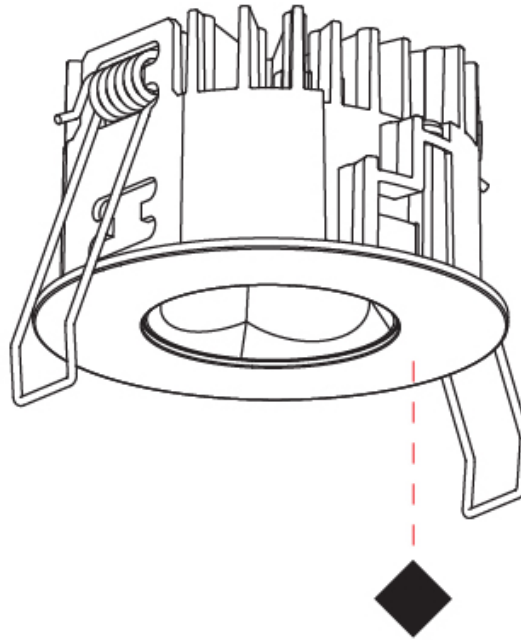

OIKO PRO ROUND FIXED RECESSED

A35869-

PROJECT

TYPE

SPECIFIER

QUANTITY

DATE